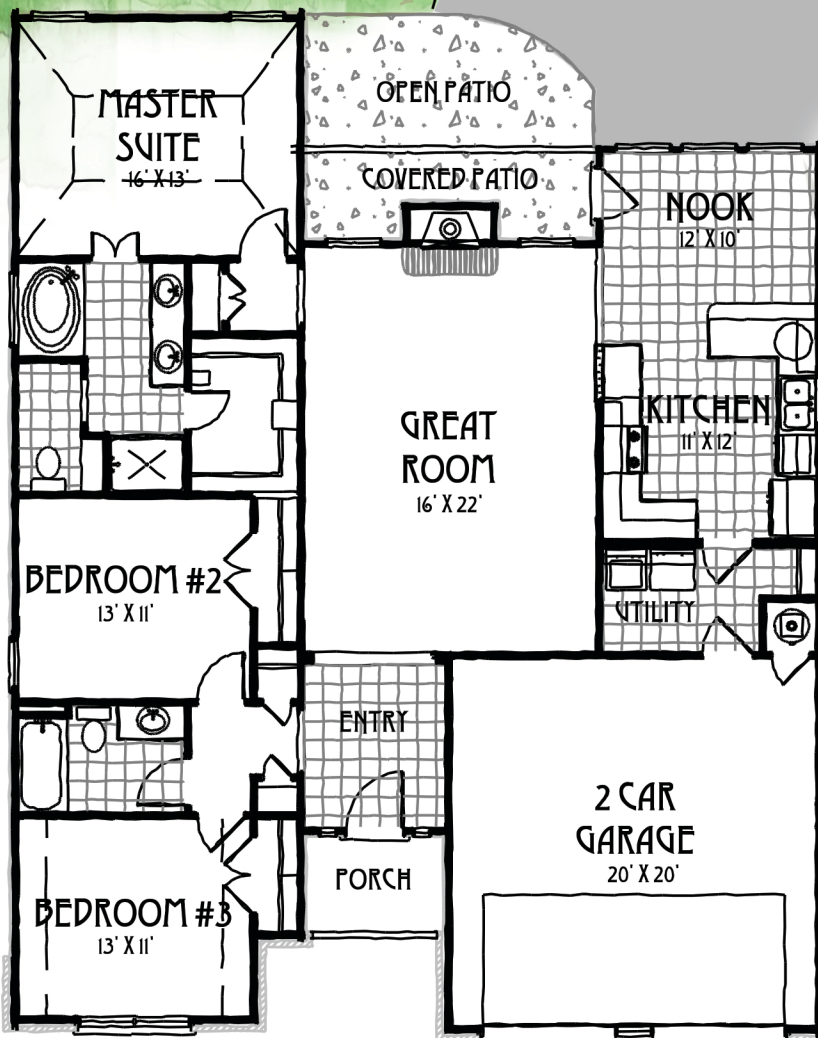

Gibson HOMES

© Copyright 2015, Gibson Homes, 06/15 ALL ROOM SIZES ARE APPROXIMATE

© COPYRIGHT 2015, DISTINCTIVE DESIGNS, INC.

SILVERTON

1590 Square Feet - Measured Over Brick Excluding Garage

Phone: (918) 252-2417