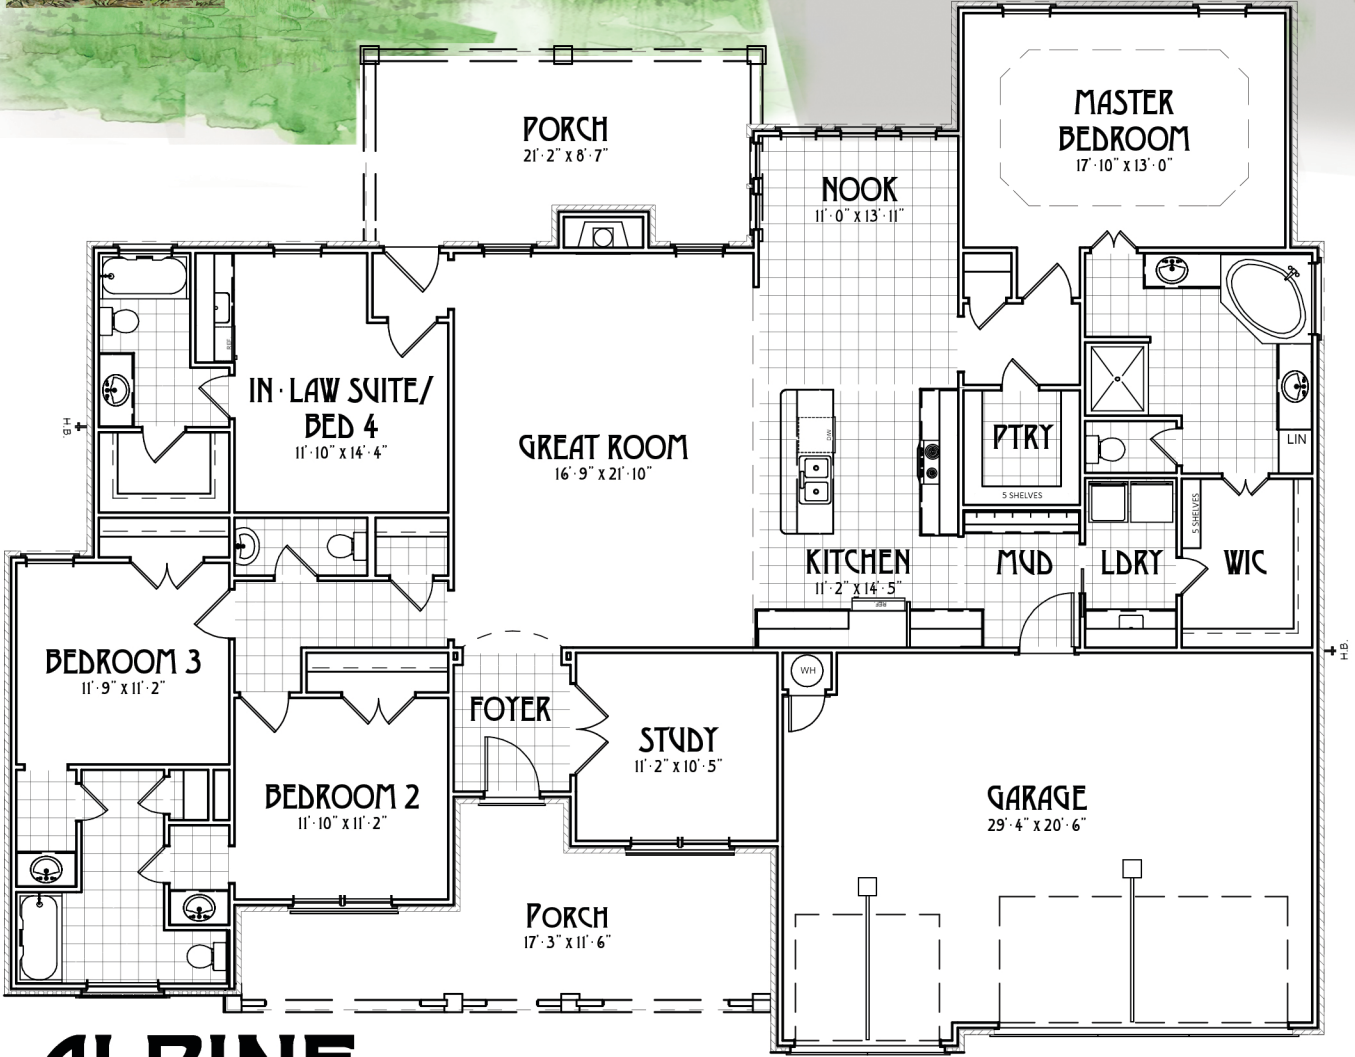

# Gibson HOMES

© Copyright 2017, Gibson Homes, Inc. 12/17 ALL ROOM SIZES ARE APPROXIMATE

# ALPINE

2375 Square Feet - Measured Over Brick Excluding Garage  
Phone: (918) 252-2417

"Building America's Dream Homes"