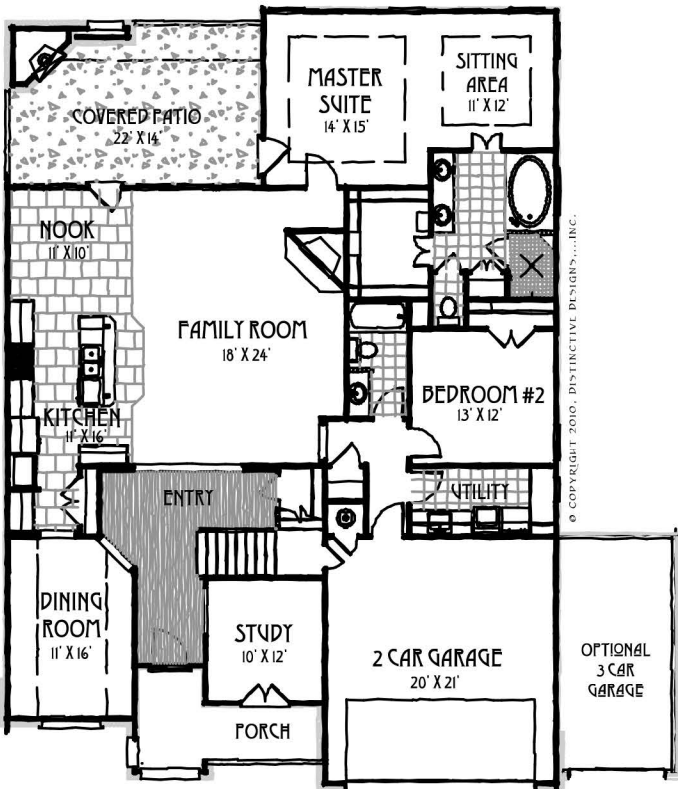

Gibson

HOMES

© Copyright 2010, Gibson Homes, 11/08 ALL ROOM SIZES ARE APPROXIMATE

© COPYRIGHT 2010, DISTINCTIVE DESIGNS, INC.

ASBURY PARTY PATIO
ELEV C · OPT. 3 CAR

2998 Square Feet - Measured Over Brick Excluding Garage