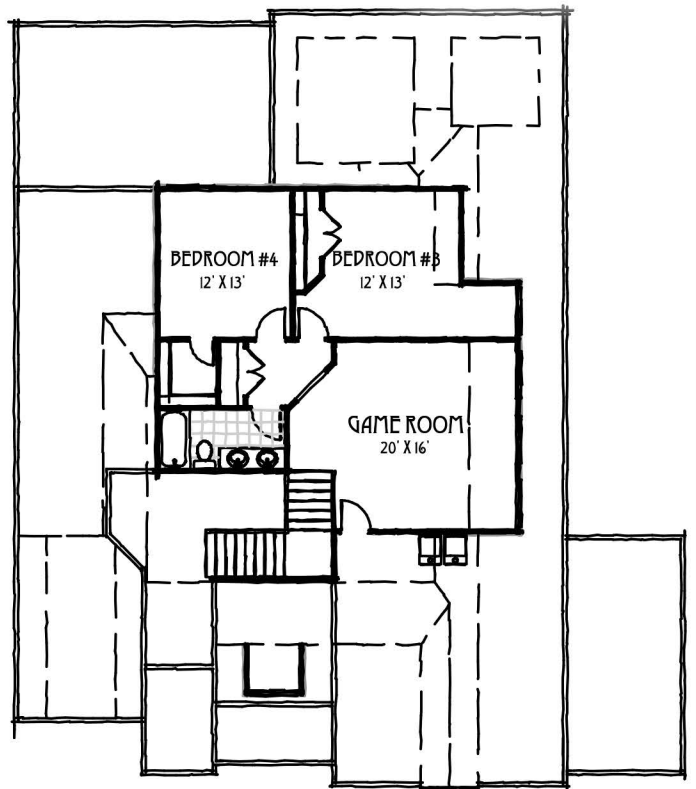

Gibson

HOMES

© Copyright 2010, Gibson Homes, 11/08 ALL ROOM SIZES ARE APPROXIMATE

© COPYRIGHT 2010, DISTINCTIVE DESIGNS, INC.

ASBURY PARTY PATIO
ELEV C · OPT. 3 CAR

2998 Square Feet - Measured Over Brick Excluding Garage