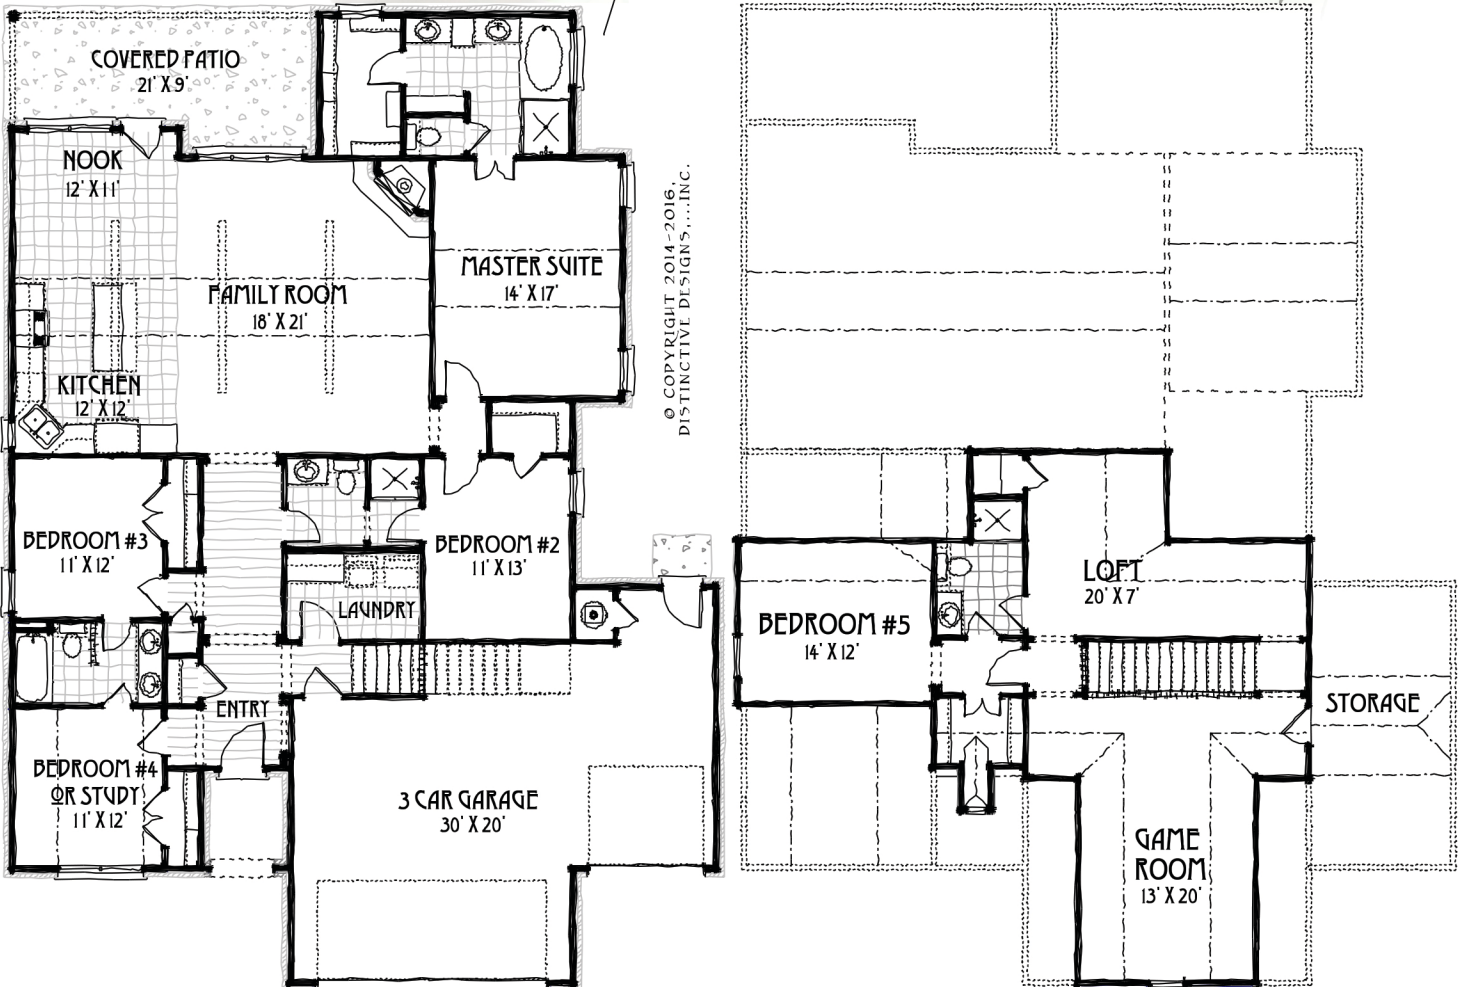

Gibson

HOMES

AVERY II - E

2823 Square Feet - Measured Over Brick Excluding Garage

Phone: (918) 252-2417

"Building America's Dream Homes"