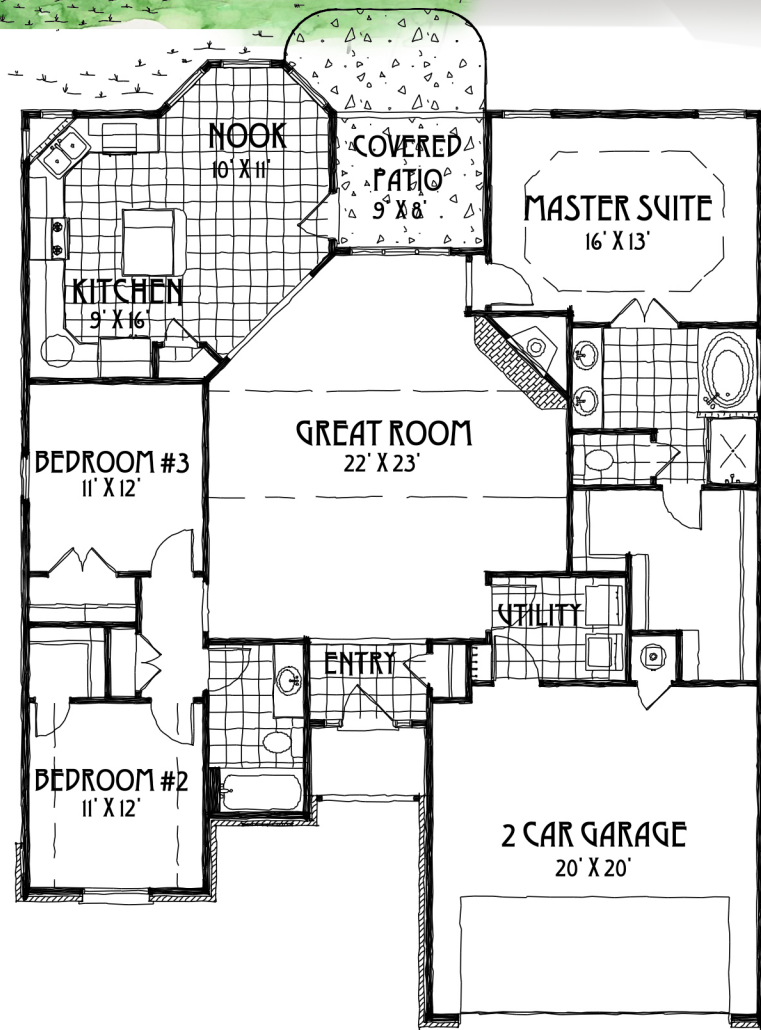

Gibson

H O M E S

© COPYRIGHT 2005, DISTINCTIVE DESIGNS, INC.

© Copyright 2005, Gibson Homes, 3/05 ALL ROOM SIZES ARE APPROXIMATE.

NORWOOD CORNER FIREPLACE

1675 Square Feet - Measured Over Brick Excluding Garage