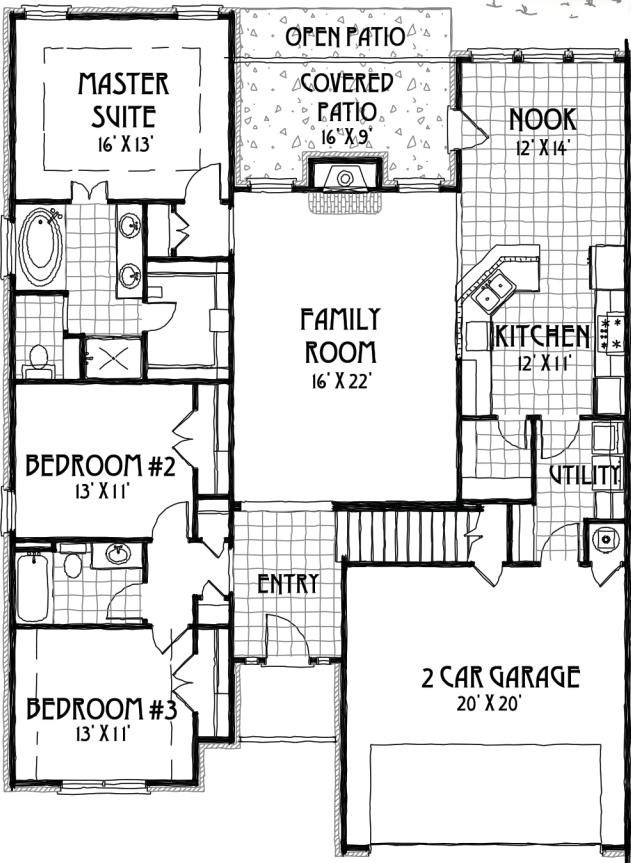

Gibson HOMES

© COPYRIGHT 2015, DISTINCTIVE DESIGNS, INC.

© Copyright 2015, Gibson Homes, Inc. 06/15 ALL ROOM SIZES ARE APPROXIMATE

SILVERSTONE UP

2405 Square Feet - Measured Over Brick Excluding Garage

Phone: (918) 252-2417