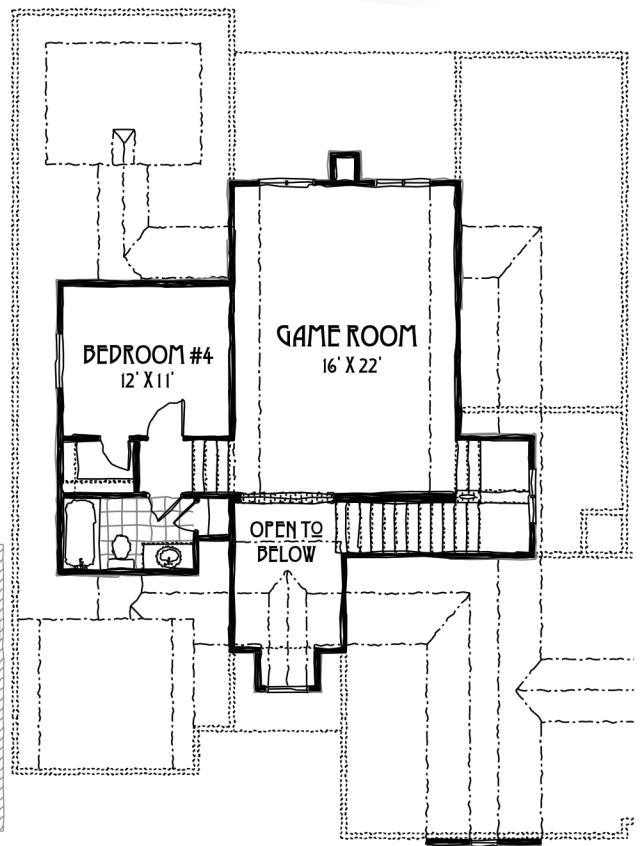

Gibson HOMES

© COPYRIGHT 2015, DISTINCTIVE DESIGNS, INC.

© Copyright 2015, Gibson Homes, Inc. 06/15 ALL ROOM SIZES ARE APPROXIMATE

SILVERSTONE UP

2405 Square Feet - Measured Over Brick Excluding Garage

Phone: (918) 252-2417