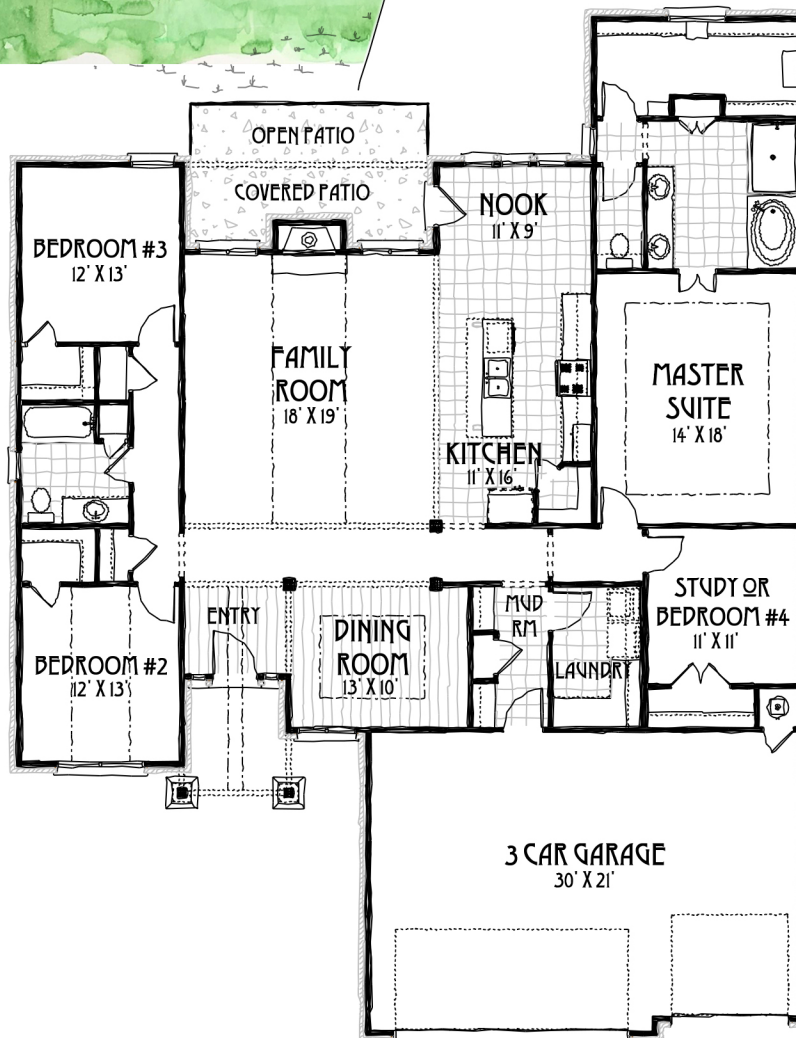

Gibson

HOMES

© COPYRIGHT 2018, DISTINCTIVE DESIGNS, INC.

© Copyright 2018, Gibson Homes, 03/18 ALL ROOM SIZES ARE APPROXIMATE

LEGACY IV

2252 Square Feet - Measured Over Brick Excluding Garage

Phone: (918) 252-2417