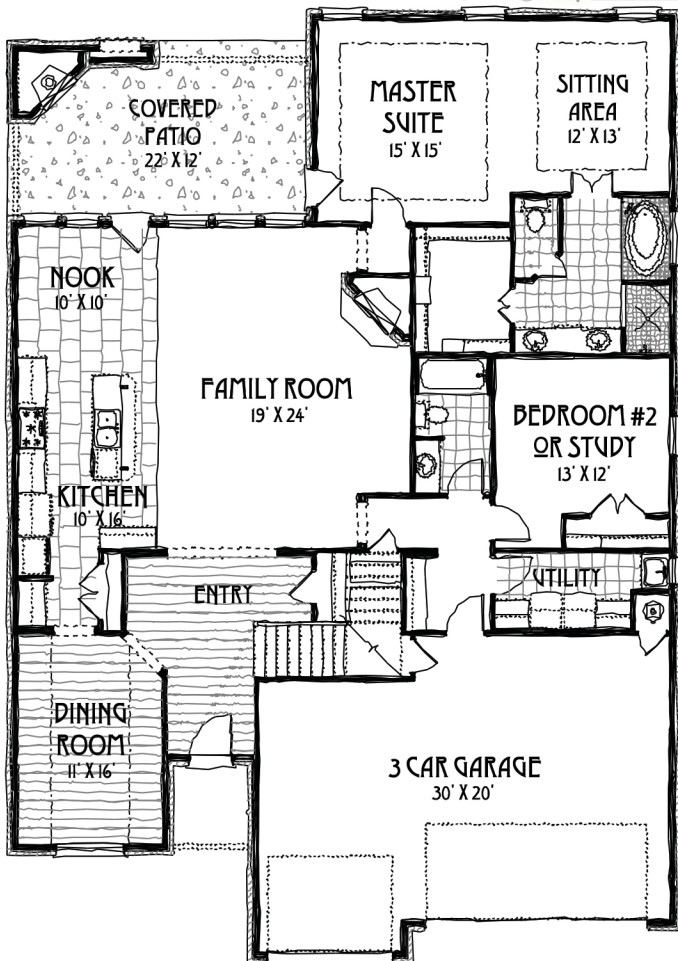

Gibson

HOMES

© COPYRIGHT 2010-2015, DISTINCTIVE DESIGNS, INC.

© Copyright 2010-2015, Gibson Homes, Inc. 06/15 ALL ROOM SIZES ARE APPROXIMATE

NEWPORT OPTIONAL PARTY PATIO
"Building America's Dream Homes"

3028 Square Feet - Measured Over Brick Excluding Garage